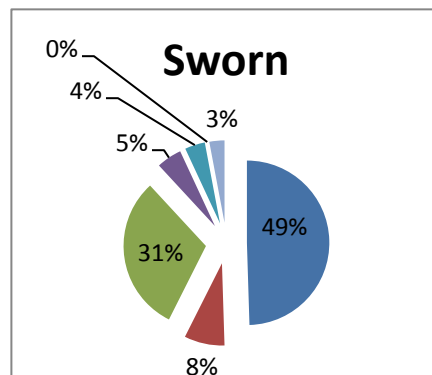

Culver City Police Race and Gender Data

March 18, 2015

	Department By Race		Sworn By Race		Non-Sworn By Race		Supervision By Race		Department By Gender					
	Total	%	Total	%	Total	%	Total	%	Male	Female	% of F			
White	65	44%	50	50%	15	32%	11	39%	117	31	21%			
Black	21	14%	8	8%	13	28%	5	18%	Sworn By Gender					
Hispanic	44	30%	31	31%	14	30%	7	25%						
Asian	8	5%	5	5%	3	6%	1	4%						
Pac. Island	6	4%	4	4%	2	4%	2	7%						
Native Am	0	0%	0	0%	0	0%	0	0%	95	6	6%			
Mid East	3	2%	3	3%	0	0%	2	7%	Non Sworn By Gender					
Total	148		101		47		28					Male	Female	% of F
									22	25	53%			

Vacancies

Sworn	4
CSO	3
Records	1
Sr. Jailer	1
ID Tech	1

- Asian
- Black
- Hispanic
- Mid East
- Native Am
- Pac. Island
- White