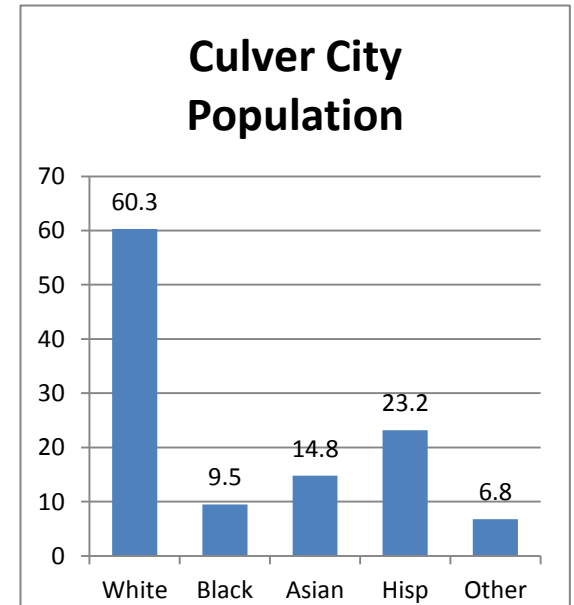

Culver City Police Race and Gender Data

March 18, 2015

	Department By Race		Sworn By Race		Non-Sworn By Race		Supervision By Race		Department By Gender					
	Total	%	Total	%	Total	%	Total	%	Male	Female	% of F			
White	65	44%	50	50%	15	32%	11	39%	117	31	21%			
Black	21	14%	8	8%	13	28%	5	18%	Sworn By Gender					
Hispanic	44	30%	31	31%	14	30%	7	25%						
Asian	8	5%	5	5%	3	6%	1	4%						
Pac. Island	6	4%	4	4%	2	4%	2	7%						
Native Am	0	0%	0	0%	0	0%	0	0%	95	6	6%			
Mid East	3	2%	3	3%	0	0%	2	7%	Non Sworn By Gender					
Total	148		101		47		28					Male	Female	% of F
									22	25	53%			

Vacancies

Sworn	4
CSO	3
Records	1
Sr. Jailer	1
ID Tech	1

- Asian
- Black
- Hispanic
- Mid East
- Native Am
- Pac. Island
- White