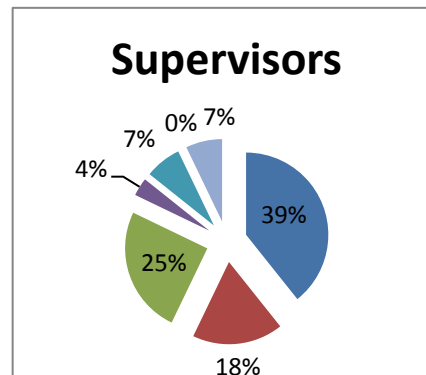

Culver City Police Race and Gender Data

March 18, 2015

	Department By Race		Sworn By Race		Non-Sworn By Race		Supervision By Race		Department By Gender					
	Total	%	Total	%	Total	%	Total	%	Male	Female	% of F			
White	65	44%	50	50%	15	32%	11	39%	117	31	21%			
Black	21	14%	8	8%	13	28%	5	18%	Sworn By Gender					
Hispanic	44	30%	31	31%	14	30%	7	25%						
Asian	8	5%	5	5%	3	6%	1	4%						
Pac. Island	6	4%	4	4%	2	4%	2	7%						
Native Am	0	0%	0	0%	0	0%	0	0%	95	6	6%			
Mid East	3	2%	3	3%	0	0%	2	7%	Non Sworn By Gender					
Total	148		101		47		28					Male	Female	% of F
									22	25	53%			

Vacancies

Sworn	4
CSO	3
Records	1
Sr. Jailer	1
ID Tech	1

- Asian
- Black
- Hispanic
- Mid East
- Native Am
- Pac. Island
- White