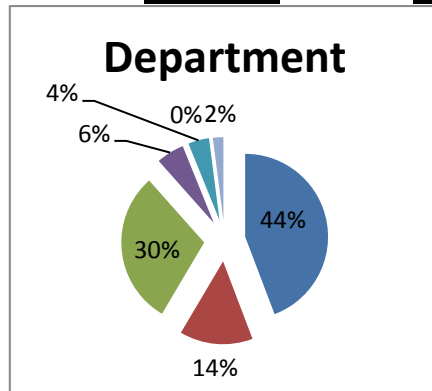

Culver City Police Race and Gender Data

March 18, 2015

	Department By Race		Sworn By Race		Non-Sworn By Race		Supervision By Race		Department By Gender					
	Total	%	Total	%	Total	%	Total	%	Male	Female	% of F			
White	65	44%	50	50%	15	32%	11	39%	117	31	21%			
Black	21	14%	8	8%	13	28%	5	18%	Sworn By Gender					
Hispanic	44	30%	31	31%	14	30%	7	25%						
Asian	8	5%	5	5%	3	6%	1	4%						
Pac. Island	6	4%	4	4%	2	4%	2	7%						
Native Am	0	0%	0	0%	0	0%	0	0%	95	6	6%			
Mid East	3	2%	3	3%	0	0%	2	7%	Non Sworn By Gender					
Total	148		101		47		28					Male	Female	% of F
									22	25	53%			

Vacancies

Sworn	4
CSO	3
Records	1
Sr. Jailer	1
ID Tech	1

- Asian
- Black
- Hispanic
- Mid East
- Native Am
- Pac. Island
- White