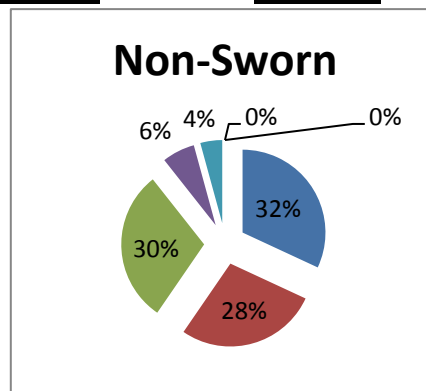

Culver City Police Race and Gender Data

March 18, 2015

	Department By Race		Sworn By Race		Non-Sworn By Race		Supervision By Race		Department By Gender					
	Total	%	Total	%	Total	%	Total	%	Male	Female	% of F			
White	65	44%	50	50%	15	32%	11	39%	117	31	21%			
Black	21	14%	8	8%	13	28%	5	18%	Sworn By Gender					
Hispanic	44	30%	31	31%	14	30%	7	25%						
Asian	8	5%	5	5%	3	6%	1	4%						
Pac. Island	6	4%	4	4%	2	4%	2	7%						
Native Am	0	0%	0	0%	0	0%	0	0%	95	6	6%			
Mid East	3	2%	3	3%	0	0%	2	7%	Non Sworn By Gender					
Total	148		101		47		28					Male	Female	% of F
									22	25	53%			

Vacancies

Sworn	4
CSO	3
Records	1
Sr. Jailer	1
ID Tech	1

- Asian
- Black
- Hispanic
- Mid East
- Native Am
- Pac. Island
- White